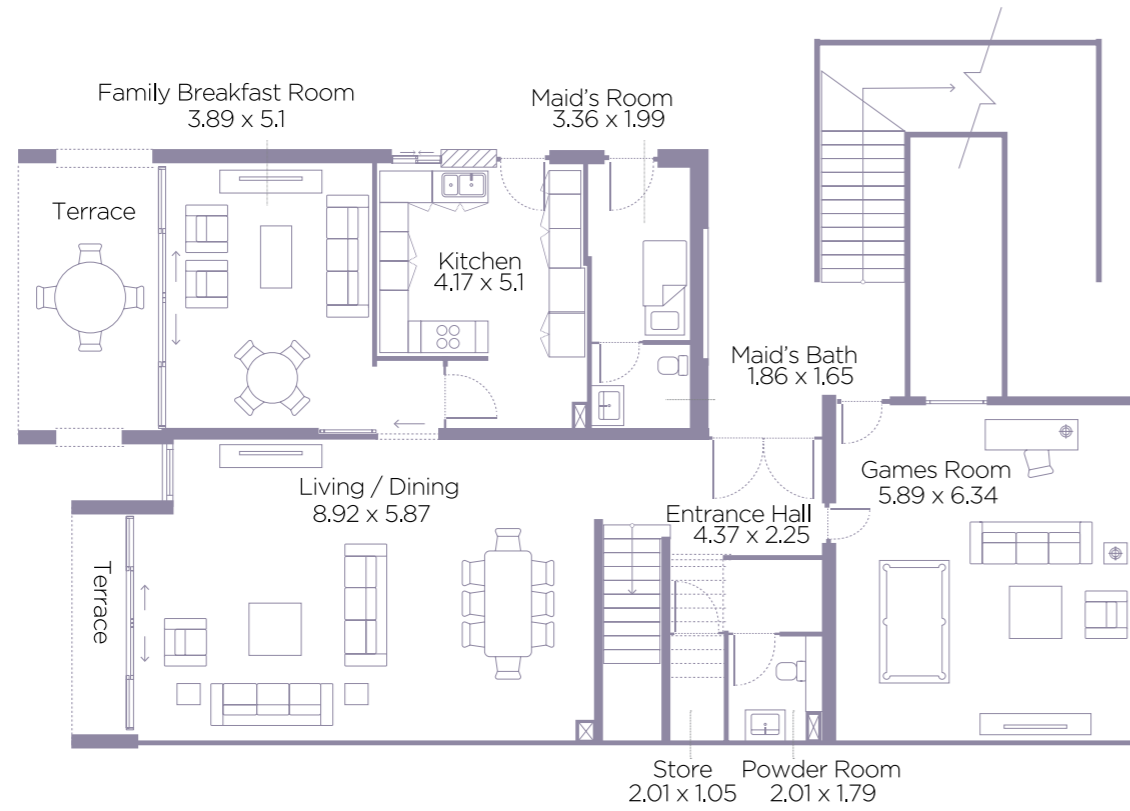

Ground Floor

Total floor area : 205 M²

Actual size may vary from the given dimensions

First Floor

Total floor area : 152 M²

Actual size may vary from the given dimensions