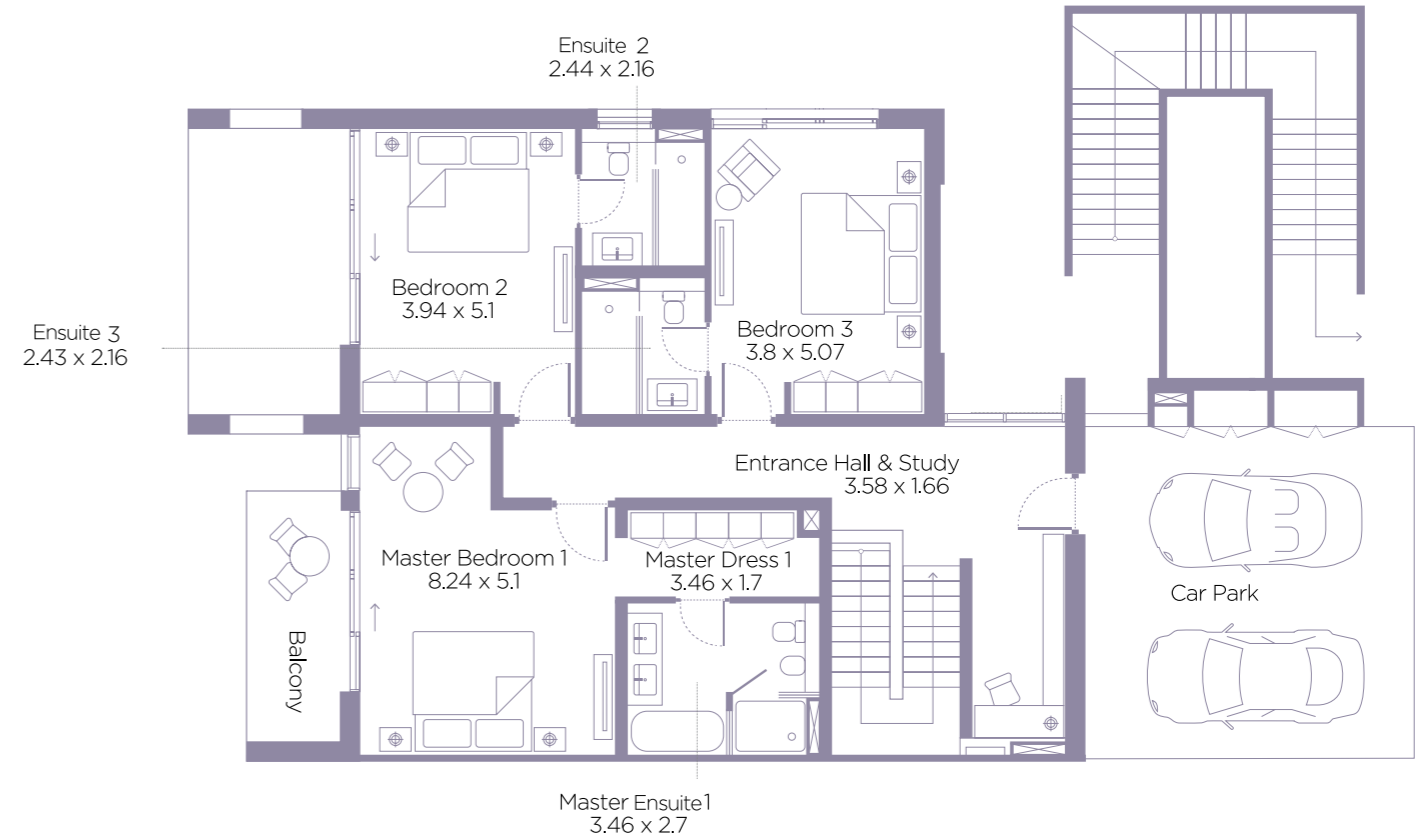

Ground Floor

Total floor area : 205 M²

Actual size may vary from the given dimensions

First Floor

Total floor area : 152 M²

Actual size may vary from the given dimensions