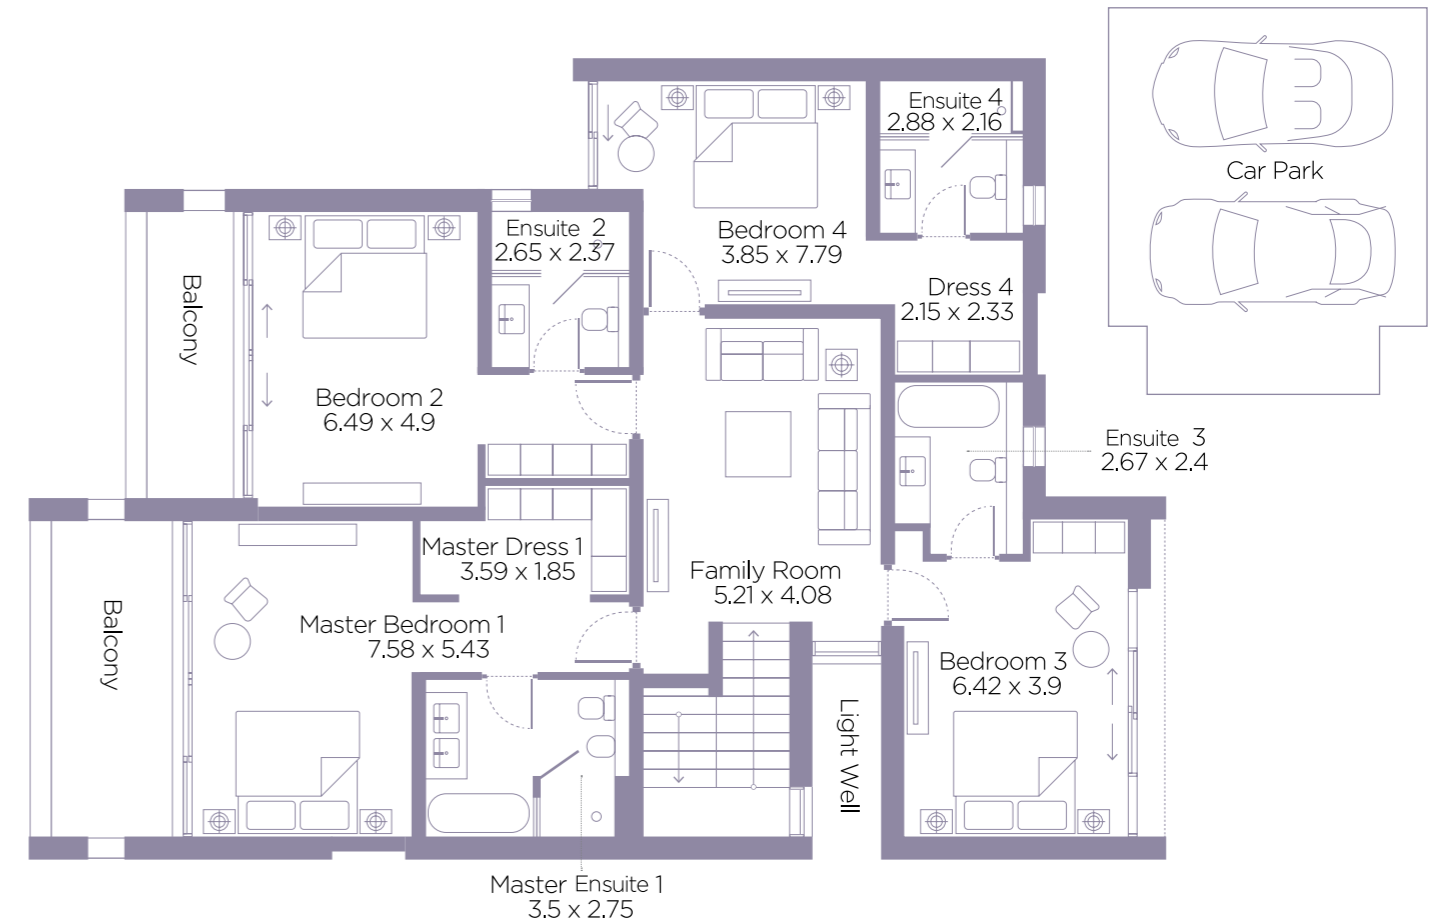

Ground Floor

Total floor area : 213 M²

Actual size may vary from the given dimensions

First Floor

Total floor area : 213 M²

Actual size may vary from the given dimensions