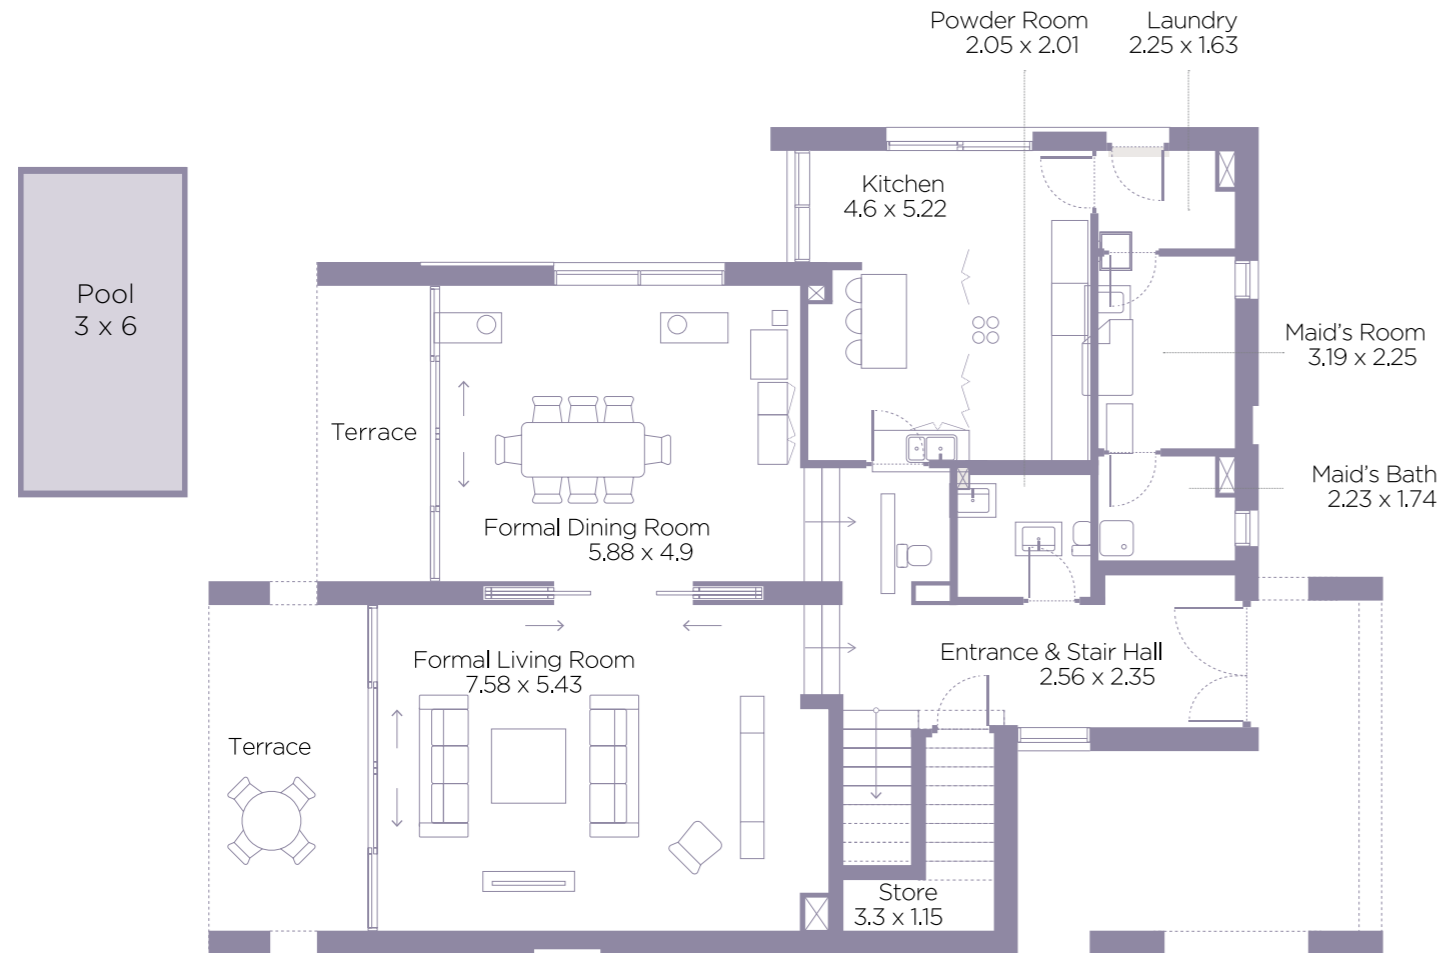

Ground Floor

Total floor area : 213 M²

Actual size may vary from the given dimensions

First Floor

Total floor area : 213 M²

Actual size may vary from the given dimensions