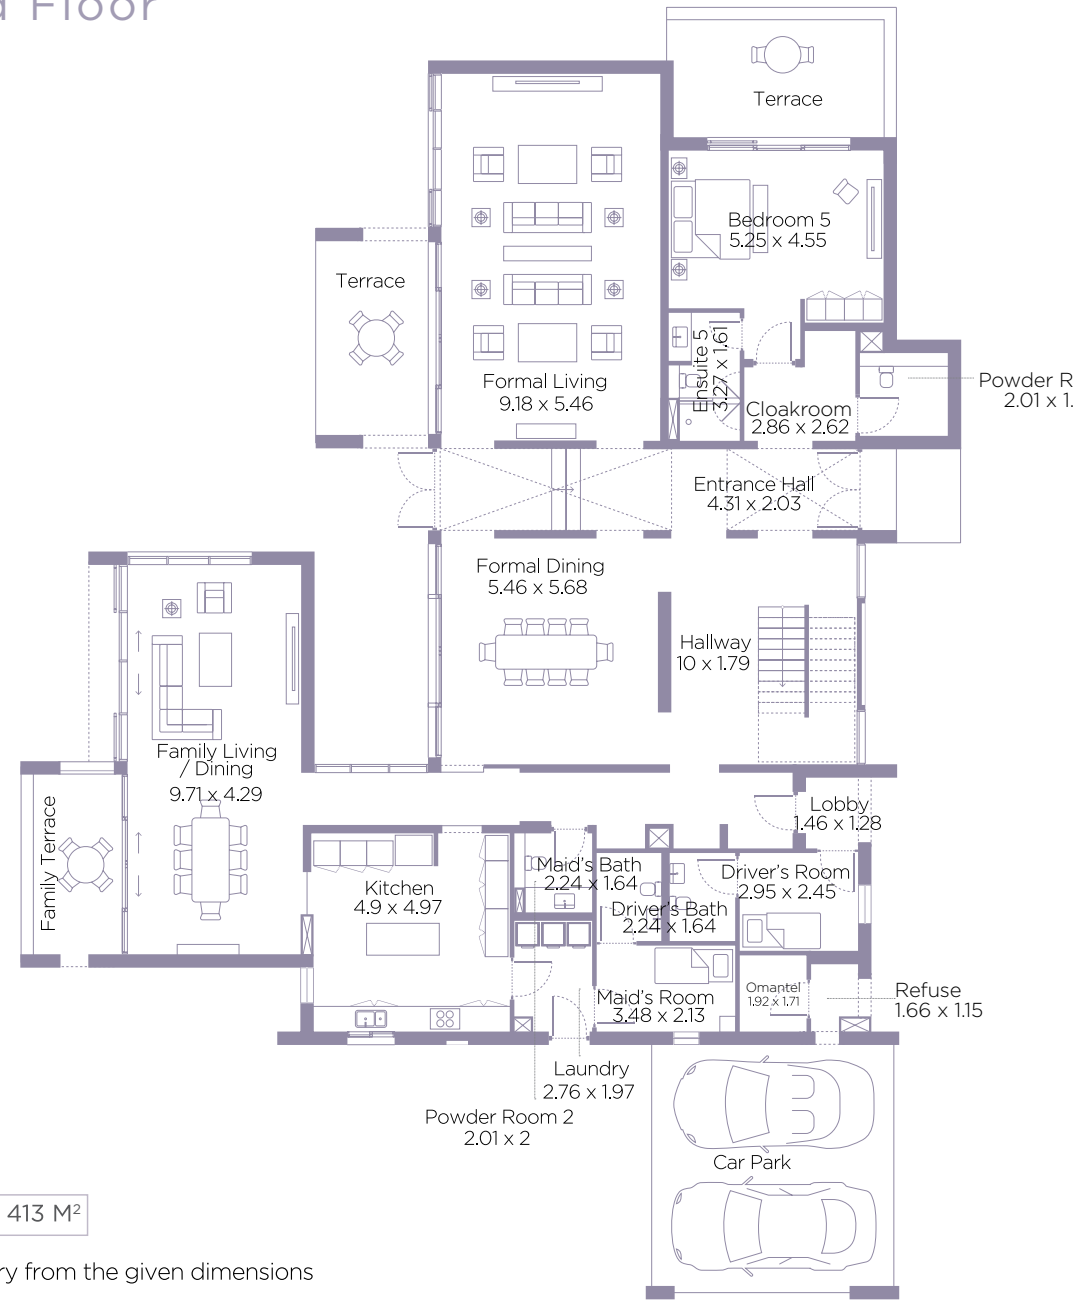

Ground Floor

Total floor area : 413 M²

Actual size may vary from the given dimensions

First Floor

Total floor area : 349 M²

Actual size may vary from the given dimensions