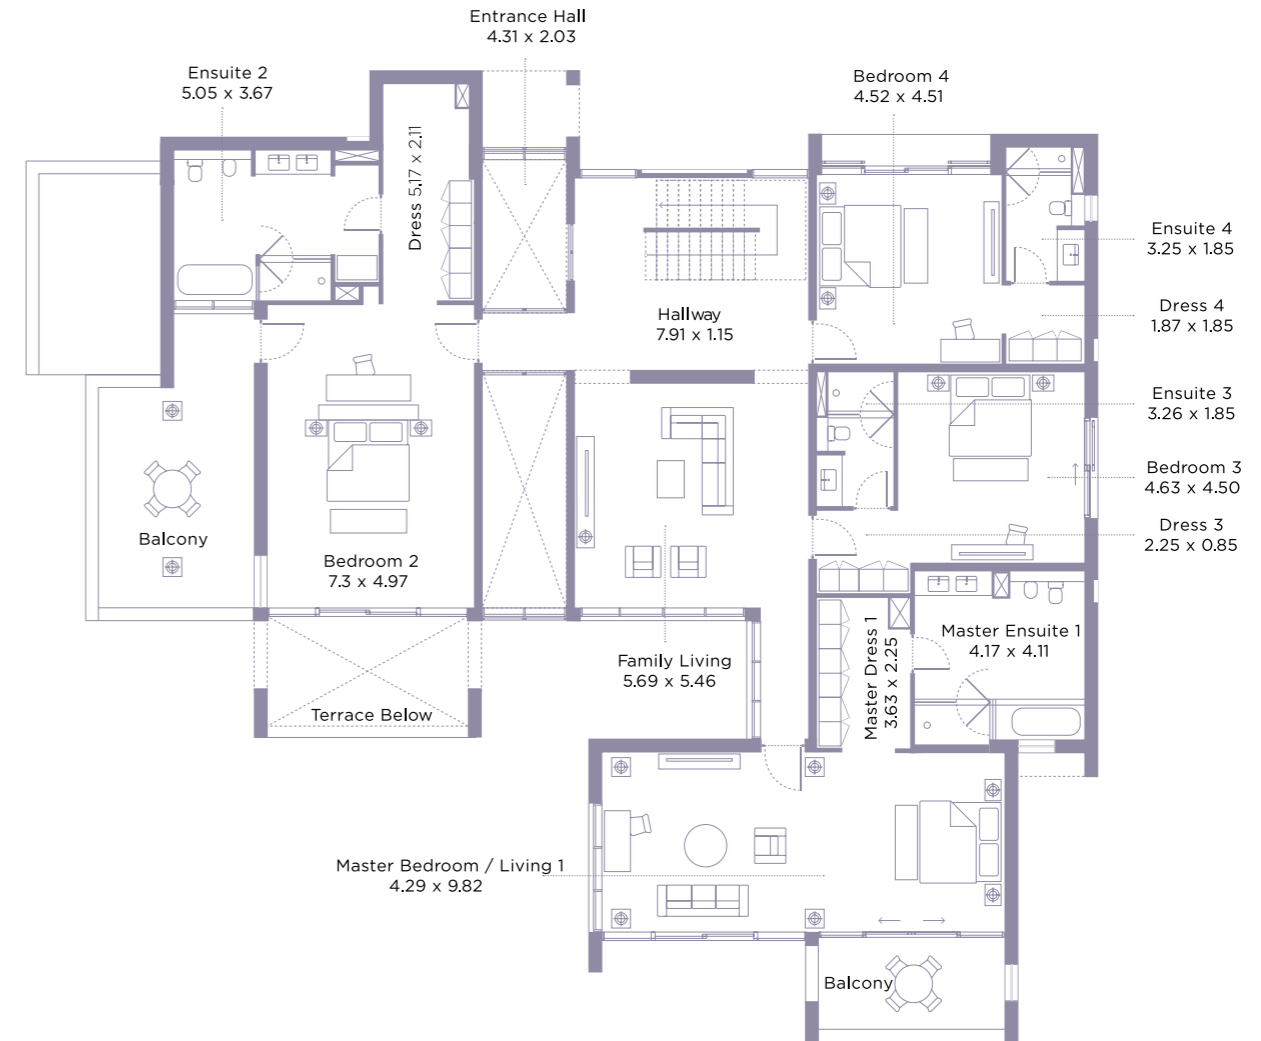

## Ground Floor

Total floor area : 413 M<sup>2</sup>

Actual size may vary from the given dimensions

## First Floor

Total floor area : 339 M<sup>2</sup>

Actual size may vary from the given dimensions