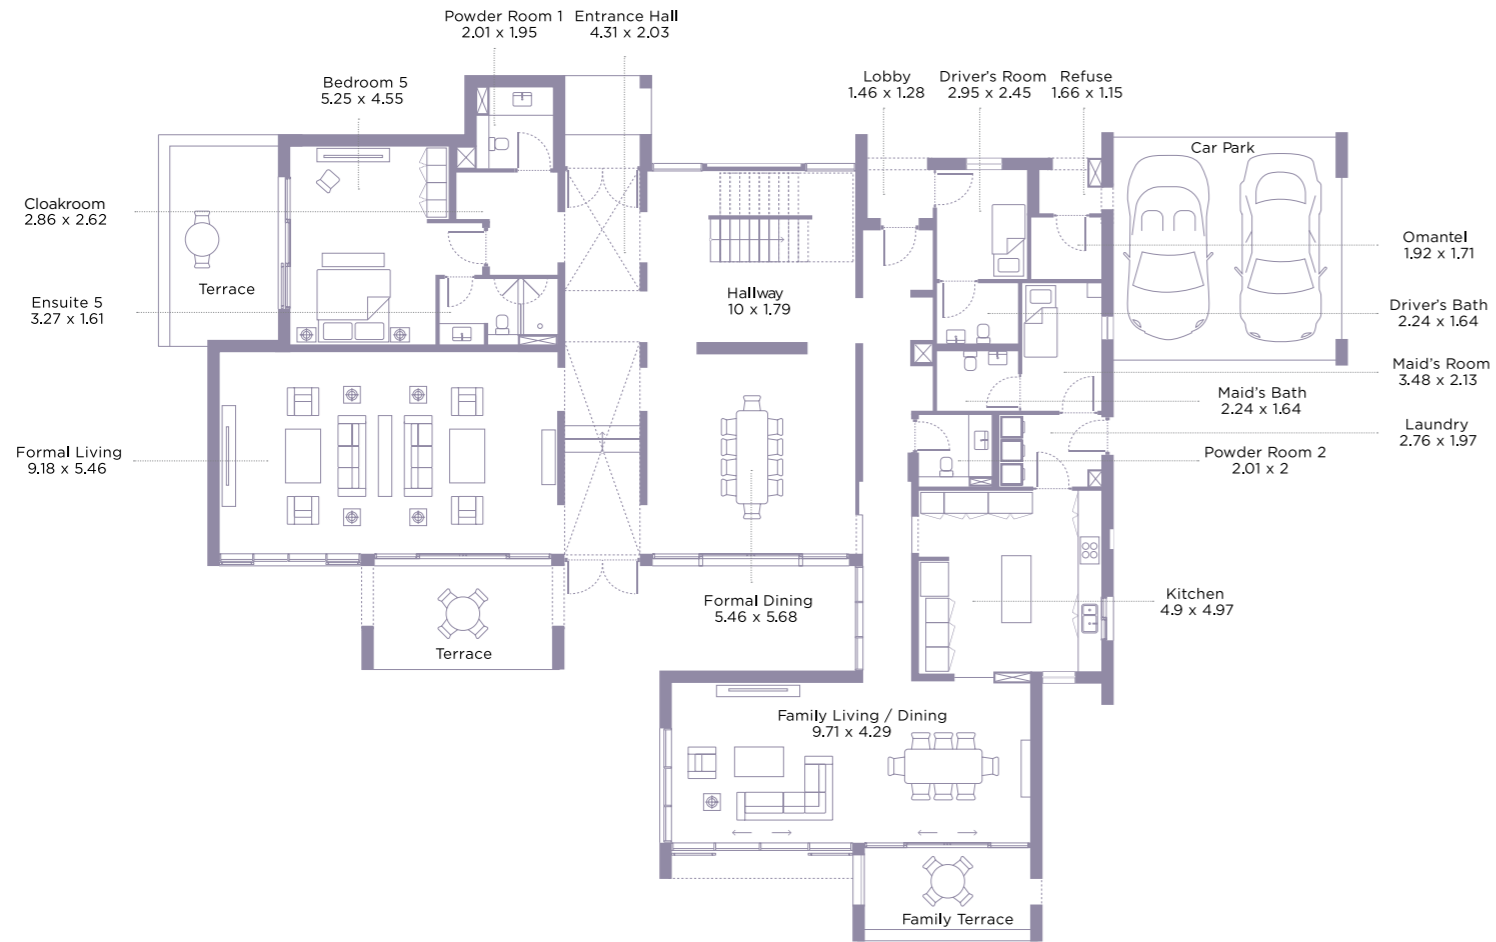

## Ground Floor

Total floor area : 413 M<sup>2</sup>

Actual size may vary from the given dimensions

## First Floor

Total floor area : 339 M<sup>2</sup>

Actual size may vary from the given dimensions