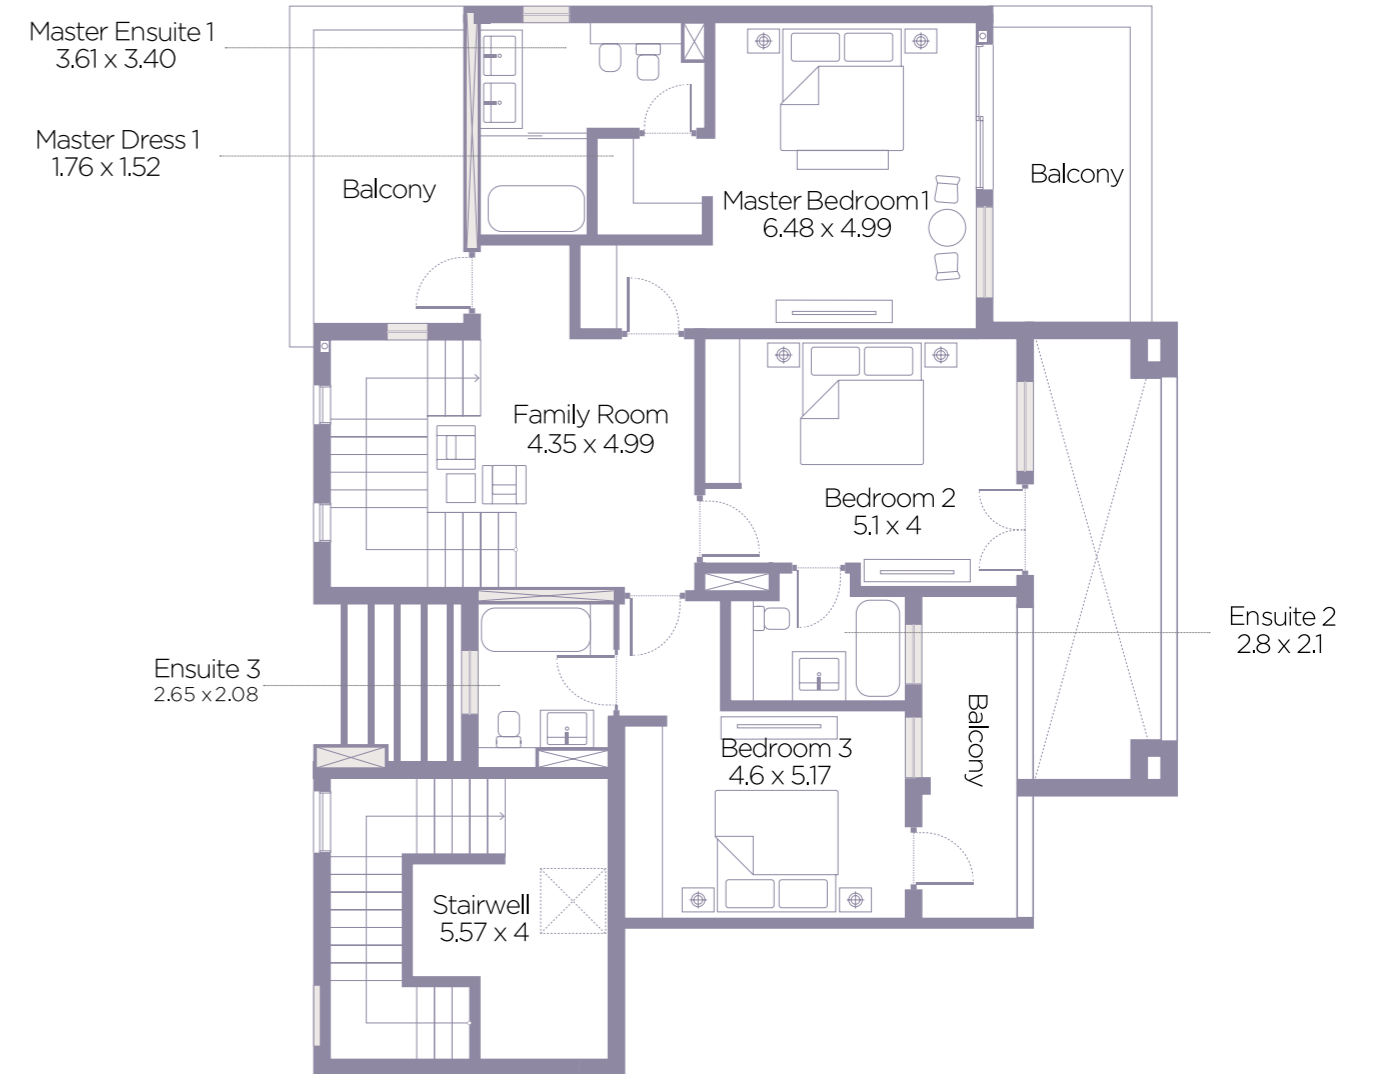

Zaha
Three Bedroom
Duplex

First Floor

Total floor area : 169 M²

Actual size may vary from the given dimensions

Zaha
Three Bedroom
Duplex

Second Floor

Total floor area : 167 M²

Actual size may vary from the given dimensions