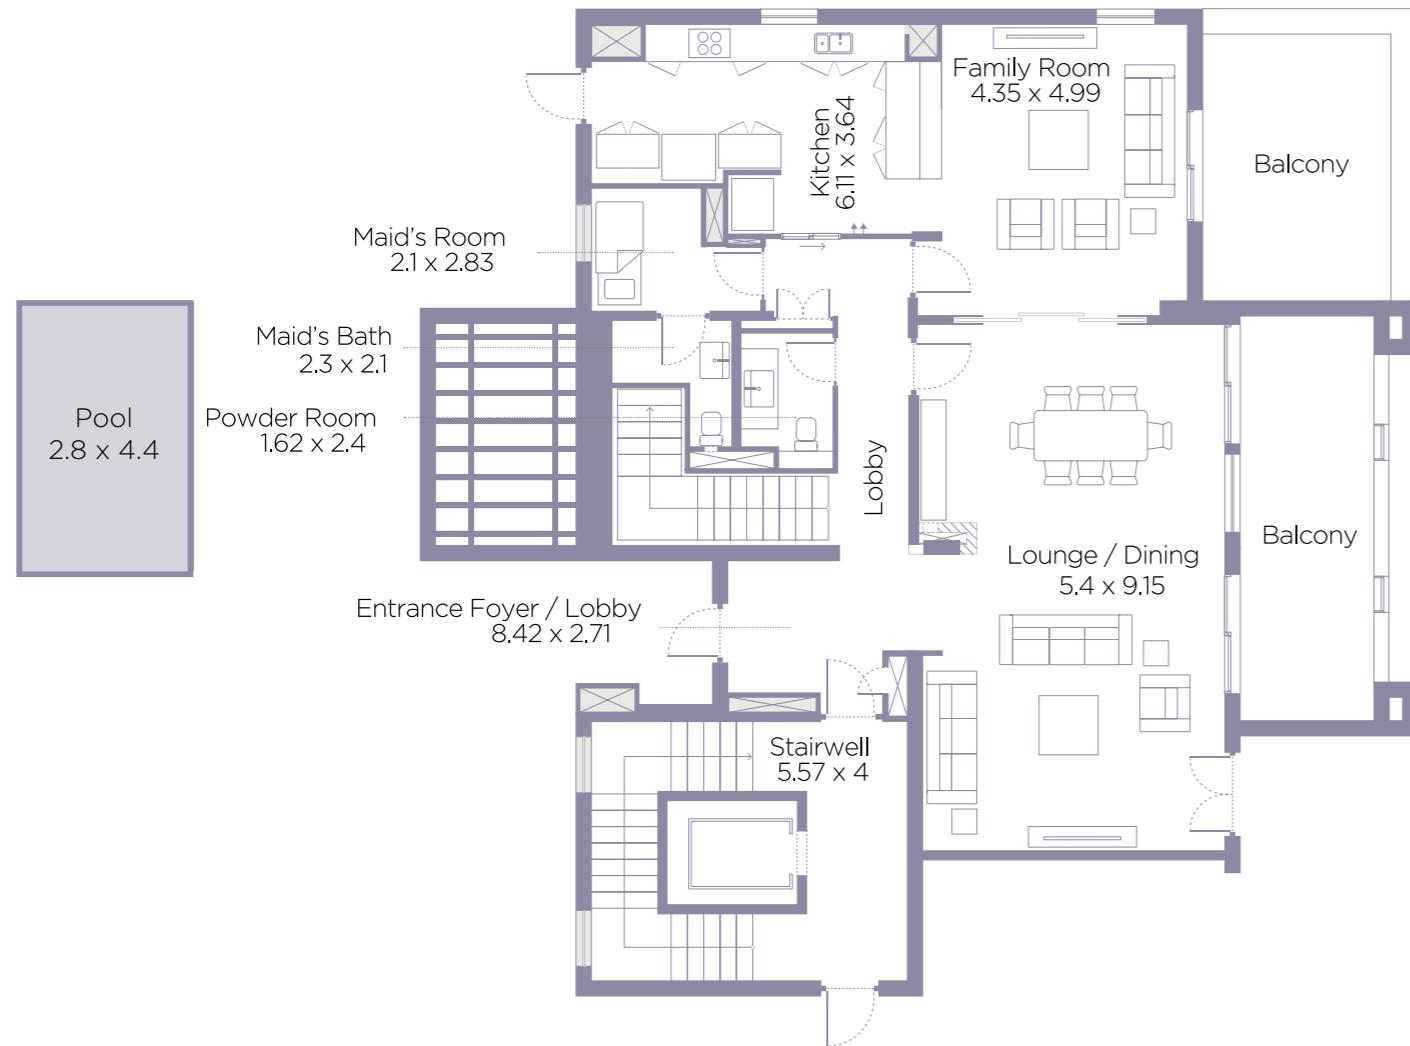

Zaha
Three Bedroom
Duplex

First Floor

Total floor area : 169 M²

Actual size may vary from the given dimensions

Zaha
Three Bedroom
Duplex

Second Floor

Total floor area : 167 M²

Actual size may vary from the given dimensions