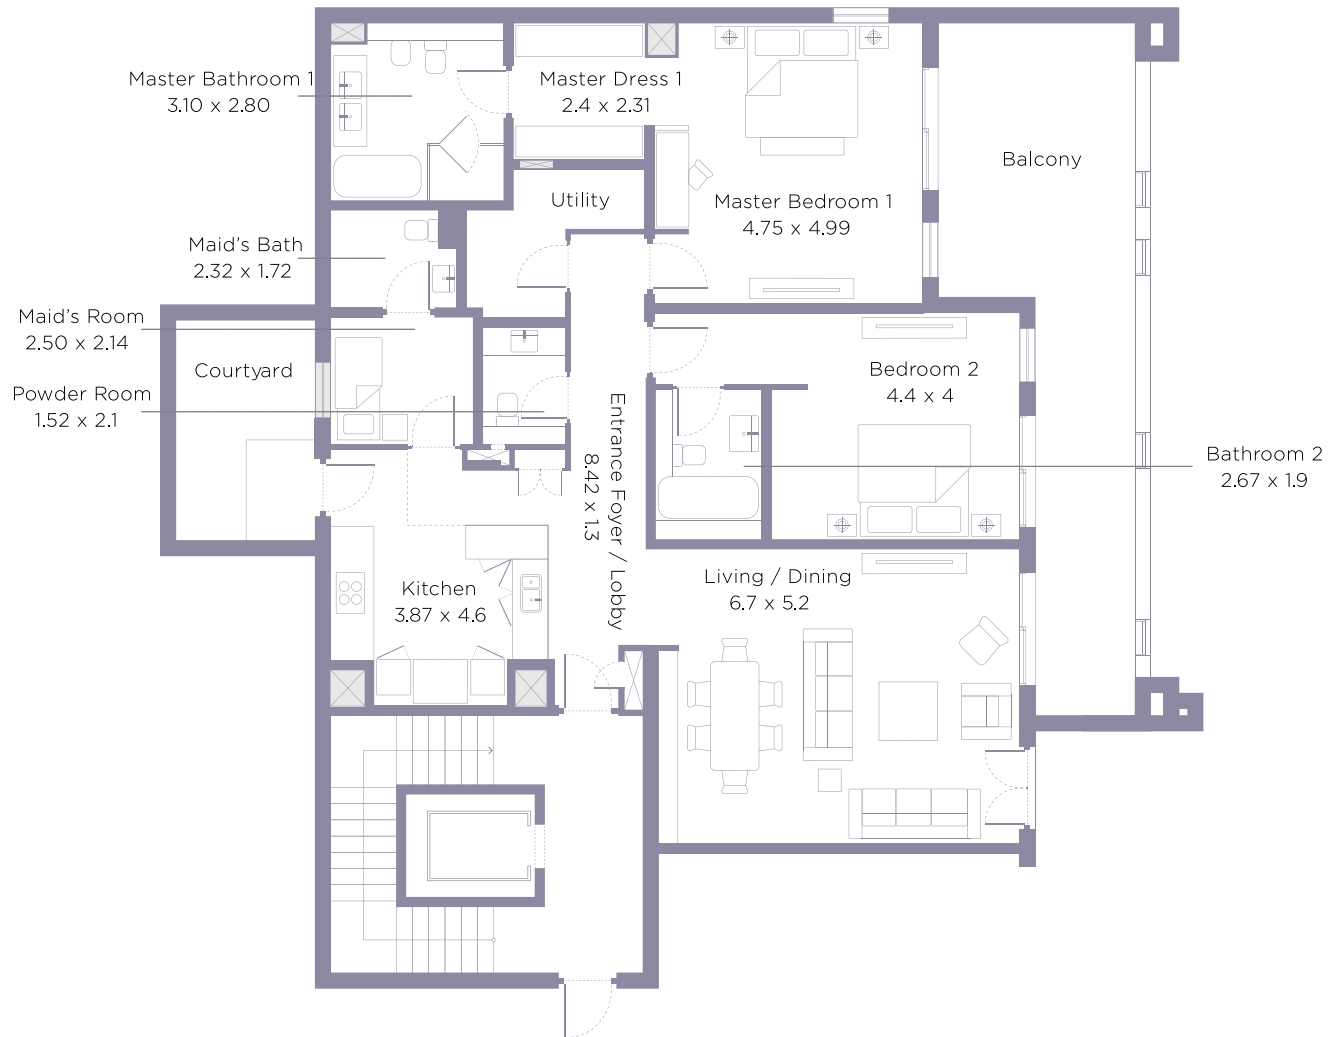

**Zaha**  
Two Bedroom  
Type 2

Total floor area : 200 M<sup>2</sup>

Actual size may vary from the given dimensions