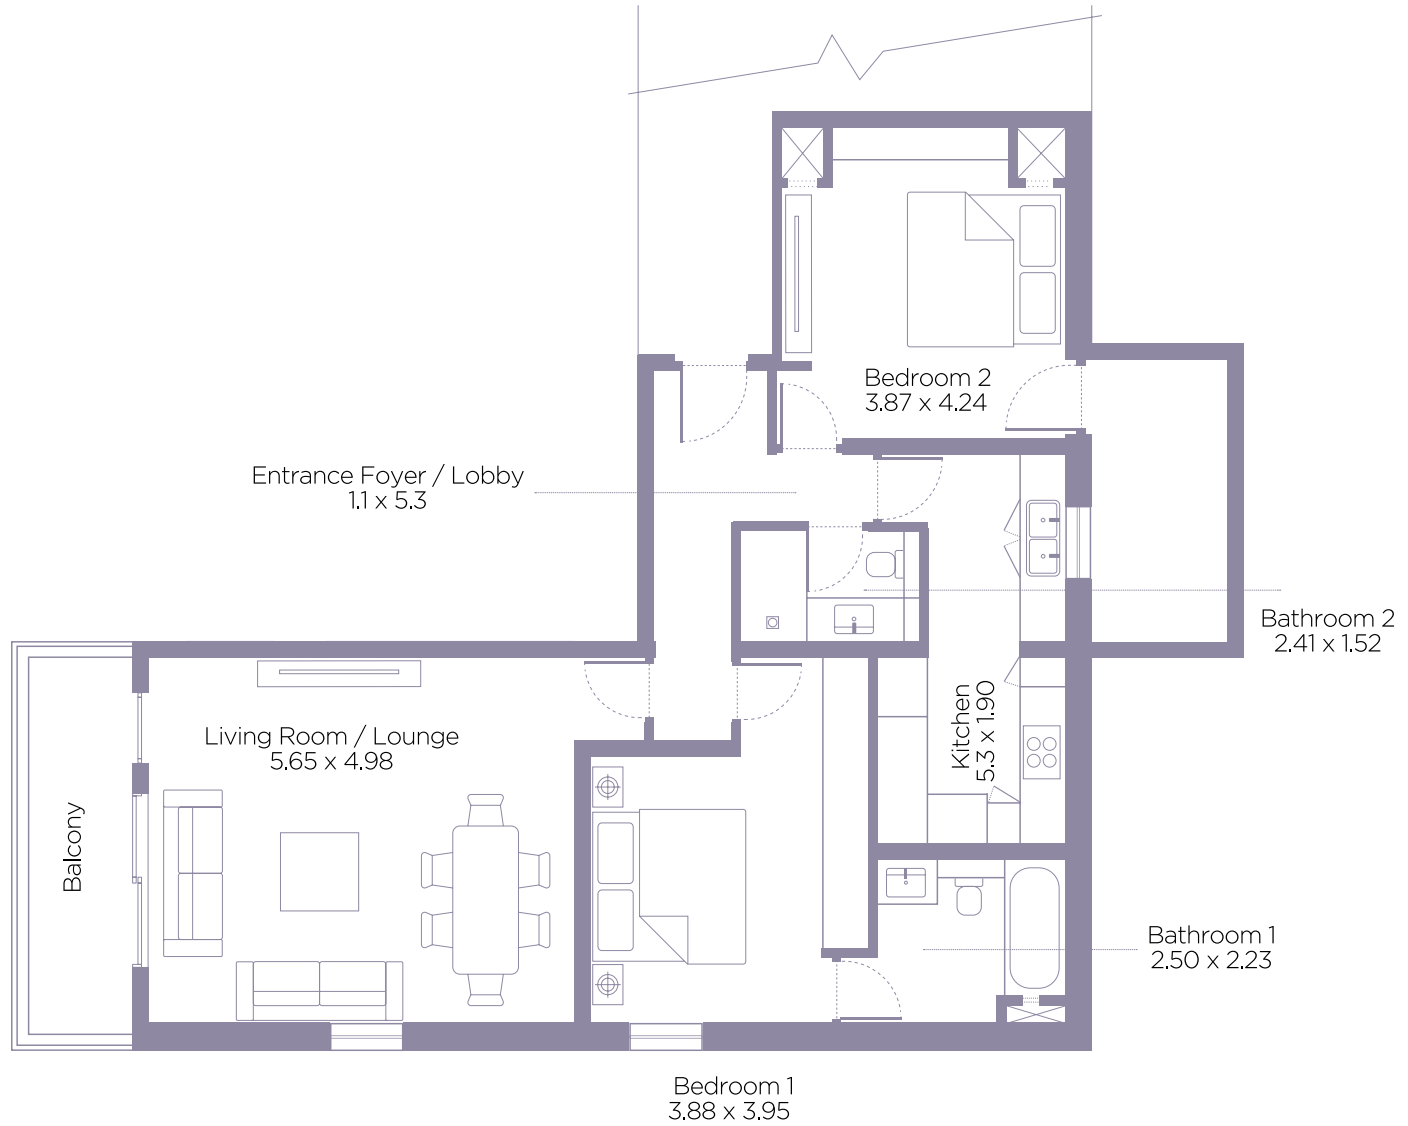

Zaha
Two Bedroom
Type 1

Total floor area : 116 M²

Actual size may vary from the given dimensions