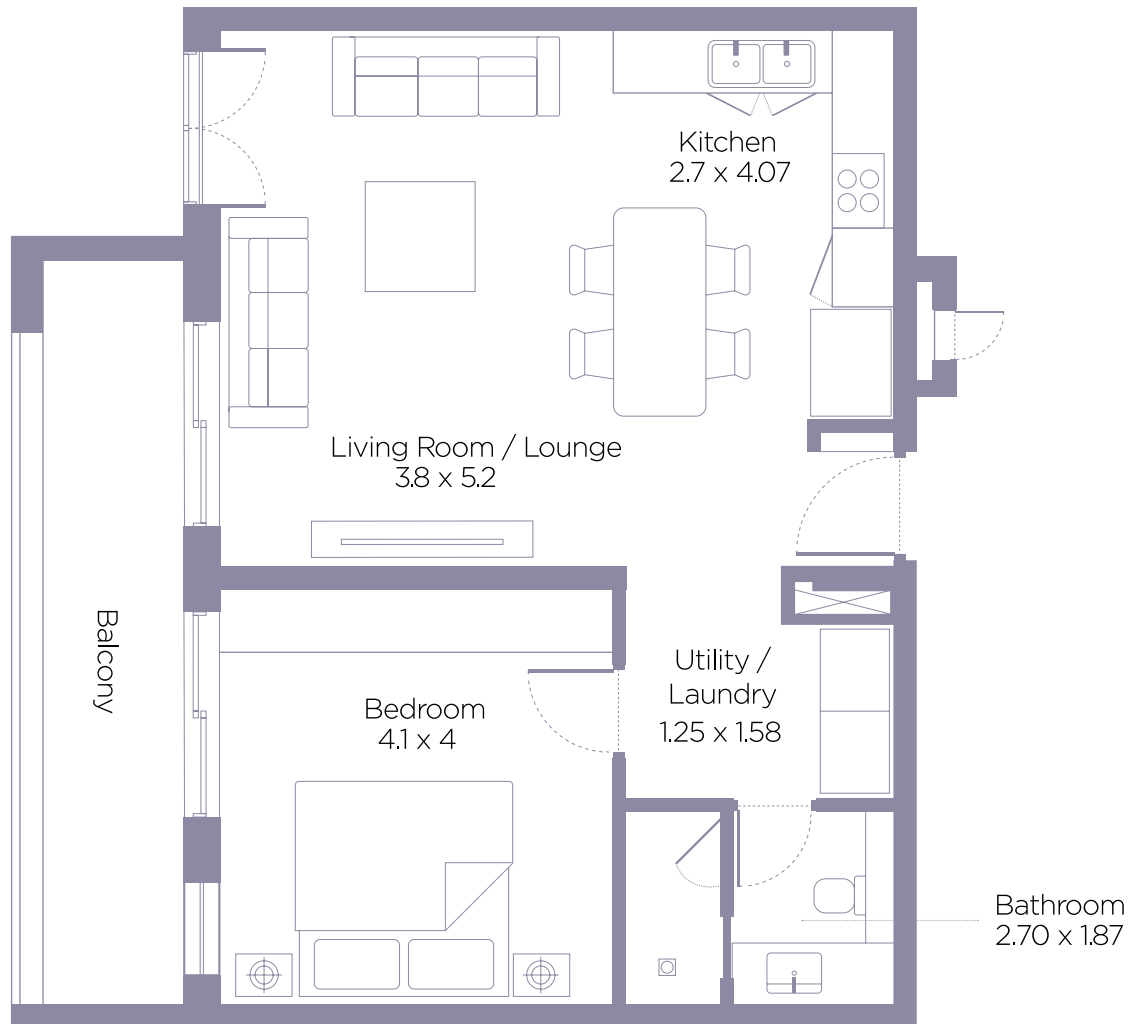

Zaha
One Bedroom

Total floor area : 80 M²

Actual size may vary from the given dimensions